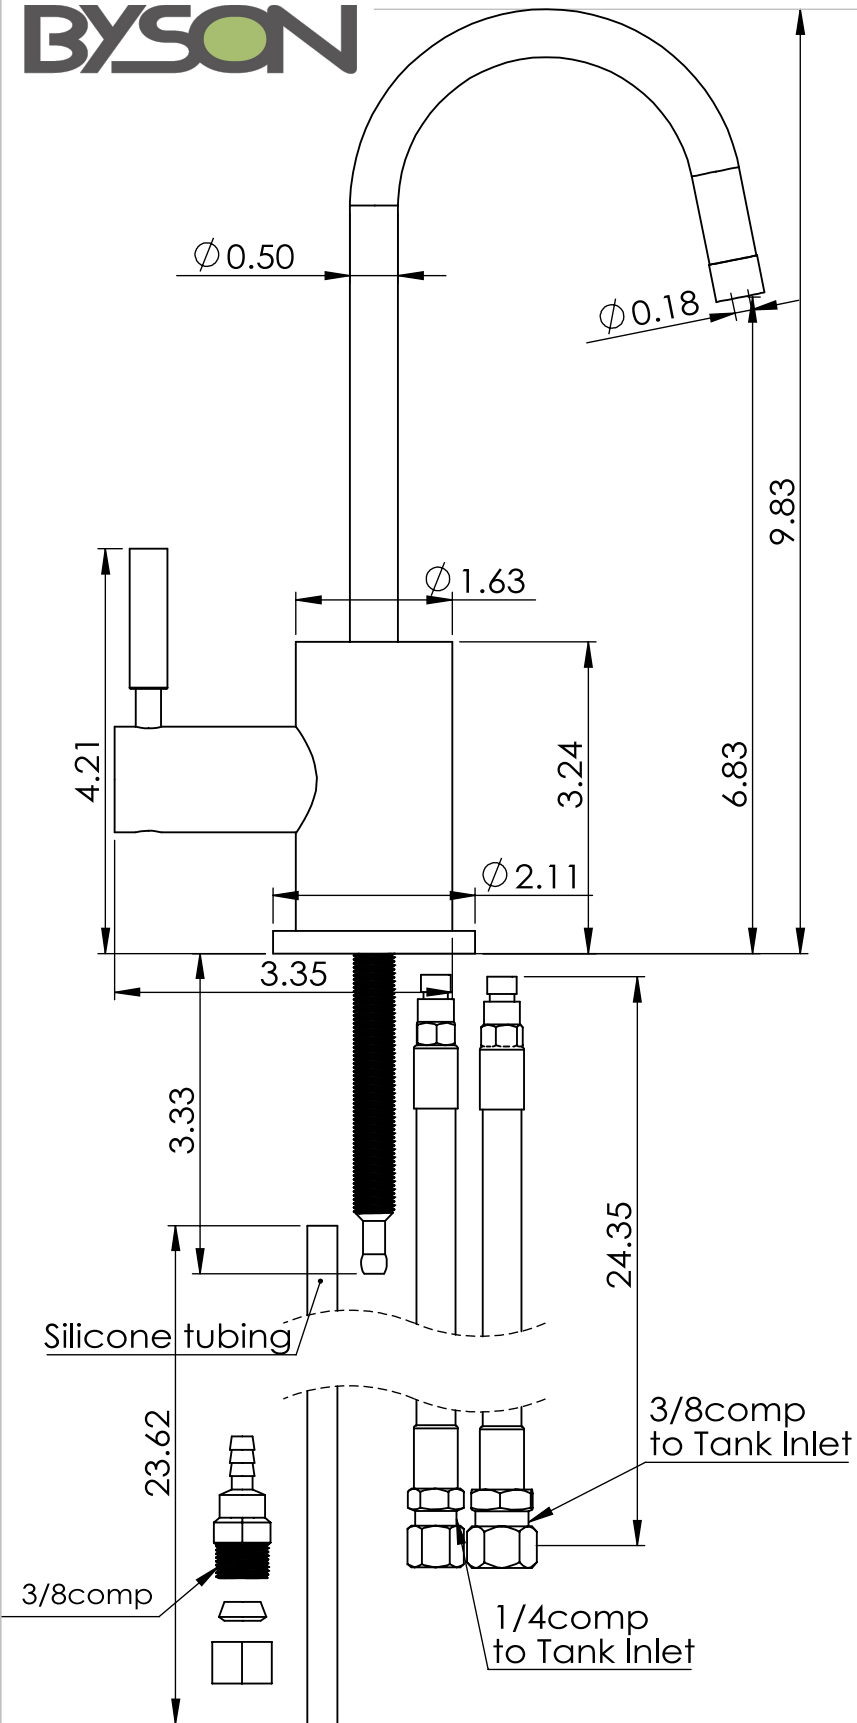

PART NO. **FF21015**
Hot Drinking Faucet

UNIT: INCH