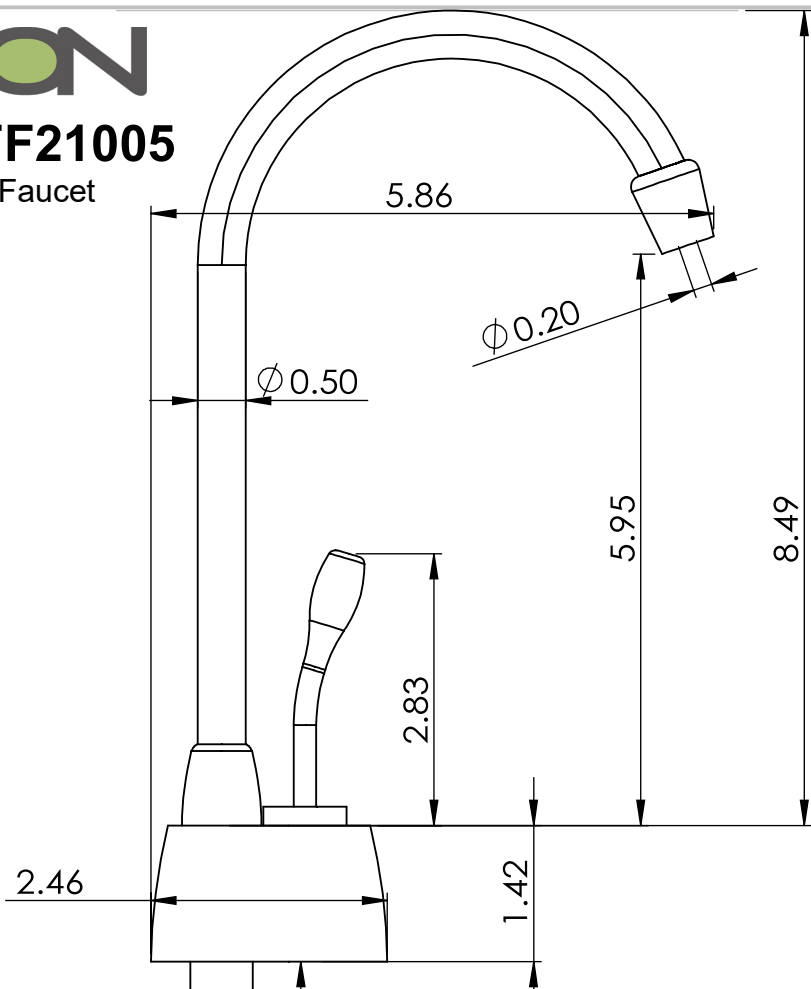

PART NO. **FF21005**
Hot Drinking Faucet

UNIT: INCH