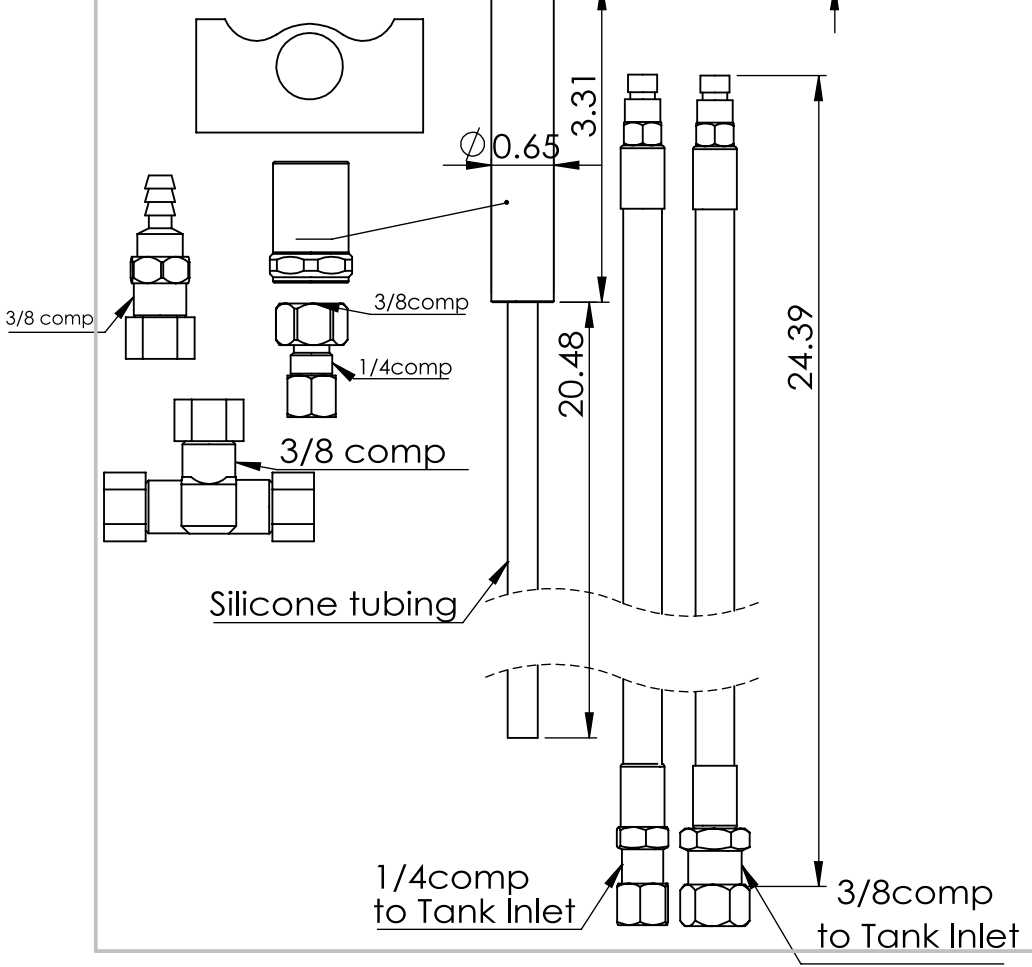

PART NO. **FF21005**
Hot Drinking Faucet

UNIT: INCH